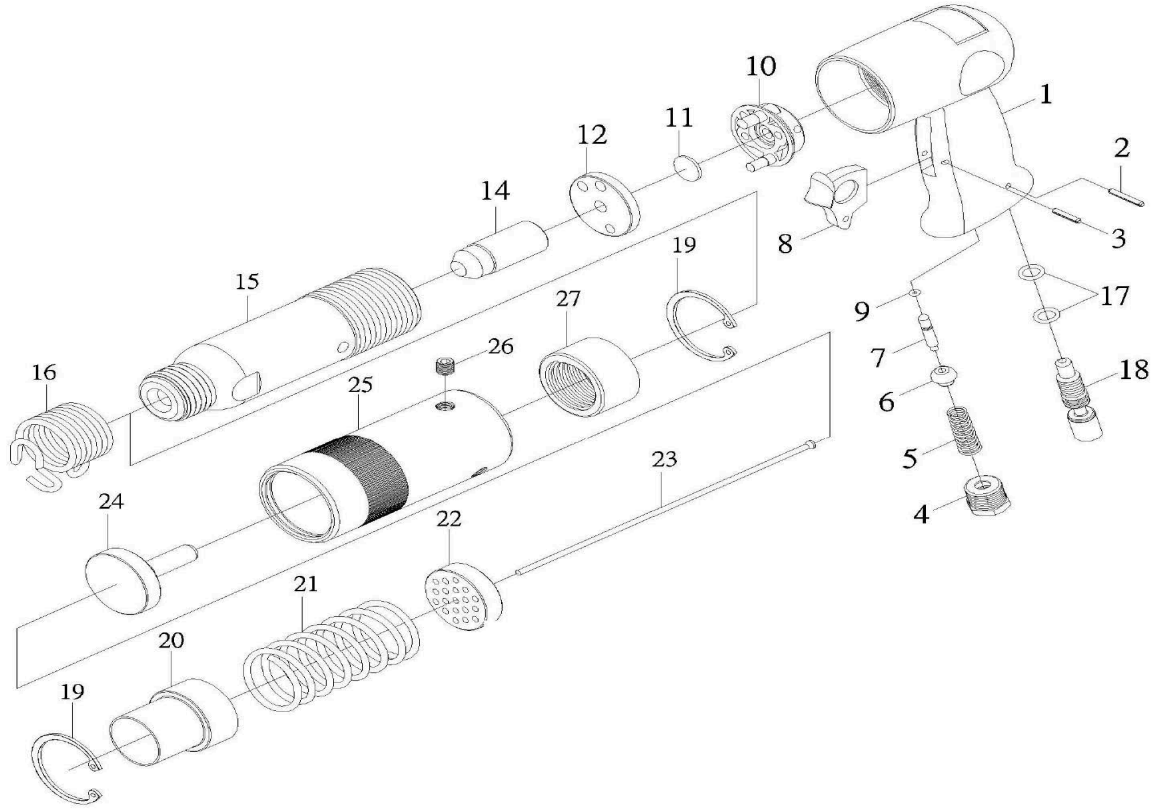

OS-204R **GAV** HAVALI ÇİVİLİ RASPA

NO.	PARÇA ADI	ADET	NO.	PARÇA ADI	ADET
1	HANDLE	1	15	CYLINDER-ROUND-HEX	1
2	SPRING PIN 3x20L	1	16	REATINER SPRING	1
3	SPRING PIN 3x16L	1	17	O-RING 7.8x1.9	2
4	HOSE ADAPTER	1	18	REGULATOR	1
5	THROTTLE SPRING	1	19	SNAP RING	2
6	STEEL BALL SEAT	1	20	PLUNGER	1
7	VALVE STEM	1	21	SPRING	1
8	TRIGGER	1	22	NEEDLE HOLDER	1
9	O-RING 2.5x1.5	1	23	NEEDLE SET 3mm	19
10	UPPER VALVE ASSY	1 SET	24	ANVIL	1
11	VALVE DISC		25	HOUSING	1
12	LOVER VALVE SEAT		26	HEX SCREW	3
14	PISTON	1	27	ADAPTOR	1